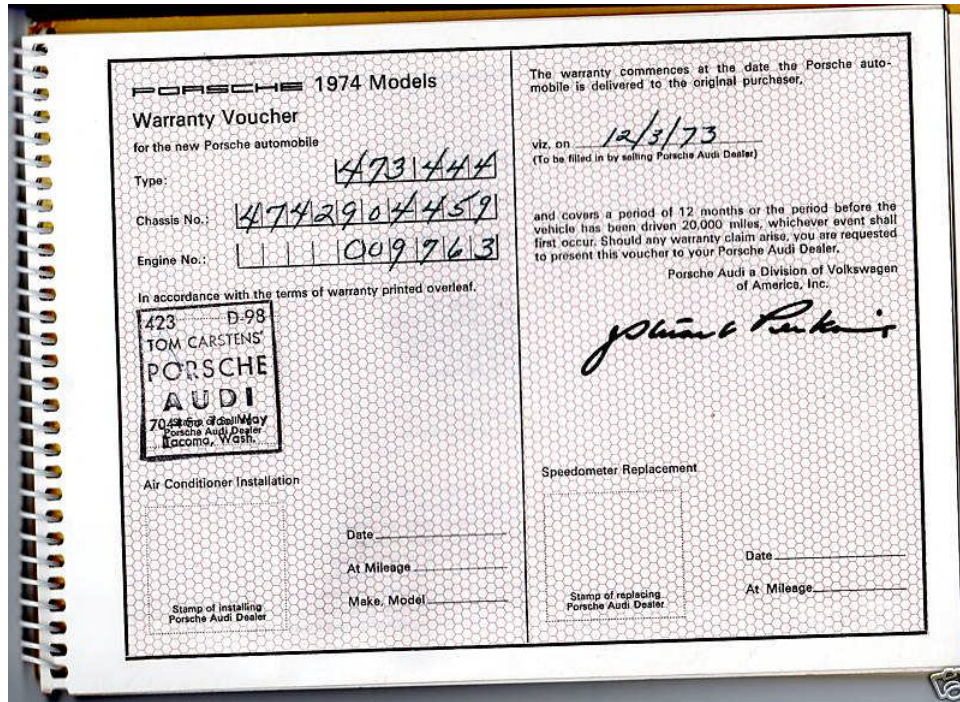

Body type: --	Engine: 4 Cylinder	Exterior color: Orange
Transmission: Manual	Fuel type: Gasoline	Interior color: --
	Disability equipped: --	

Description ([revised](#))

<p>First Owner <u>Ray D. Prather</u></p> <p>Address <u>704 - 1st Milray</u> <u>Olympia, Wa 98502</u></p> <p>Tel. No. _____</p> <p>Delivery Date <u>12/3/73</u></p> <p>Dealer's Name <u>Tom Carsten P/A</u></p> <p>Second Owner _____</p> <p>Address _____</p> <p>Tel. No. _____</p> <p>Purchase Date _____ Mileage _____</p>	<p>Vehicle Identification</p> <p>Model <u>473444</u></p> <p>Model Year <u>1974</u></p> <p>Color _____</p> <p>License Plate No. _____</p> <p>Notes: _____</p>
<p>Customer Identification Card</p> <p>This is another feature of PORSCHE Service that adds to your convenience. Just present this booklet whenever you stop for service at your authorized PORSCHE Dealer. Your Identification Card will quickly furnish the Service Adviser with your name and address and all pertinent vehicle data.</p>	<p> TOM CARSTEN'S AUTOHAUS, INC. 7030 S. TACOMA WAY TACOMA, WASH. 98409 474-0666 Authorized Volkswagen Sales and Service 423/309</p> <p>RAY PRATHER 704 MCGROY OLYMPIA, WA, 98502 4743002459 009783 473444 1974 123/309 CUSTOMER IDENTIFICATION ONLY 123/309 OWNERS GRAPHICS, INC.</p>

02104

Questions from other members

- Q:** WOW! Survivor is right! It is obviously beautiful...certainly the best original I have seen for a 35 year old 914! Wish I could swing it, but it's...[more](#) Answered on Feb-13-