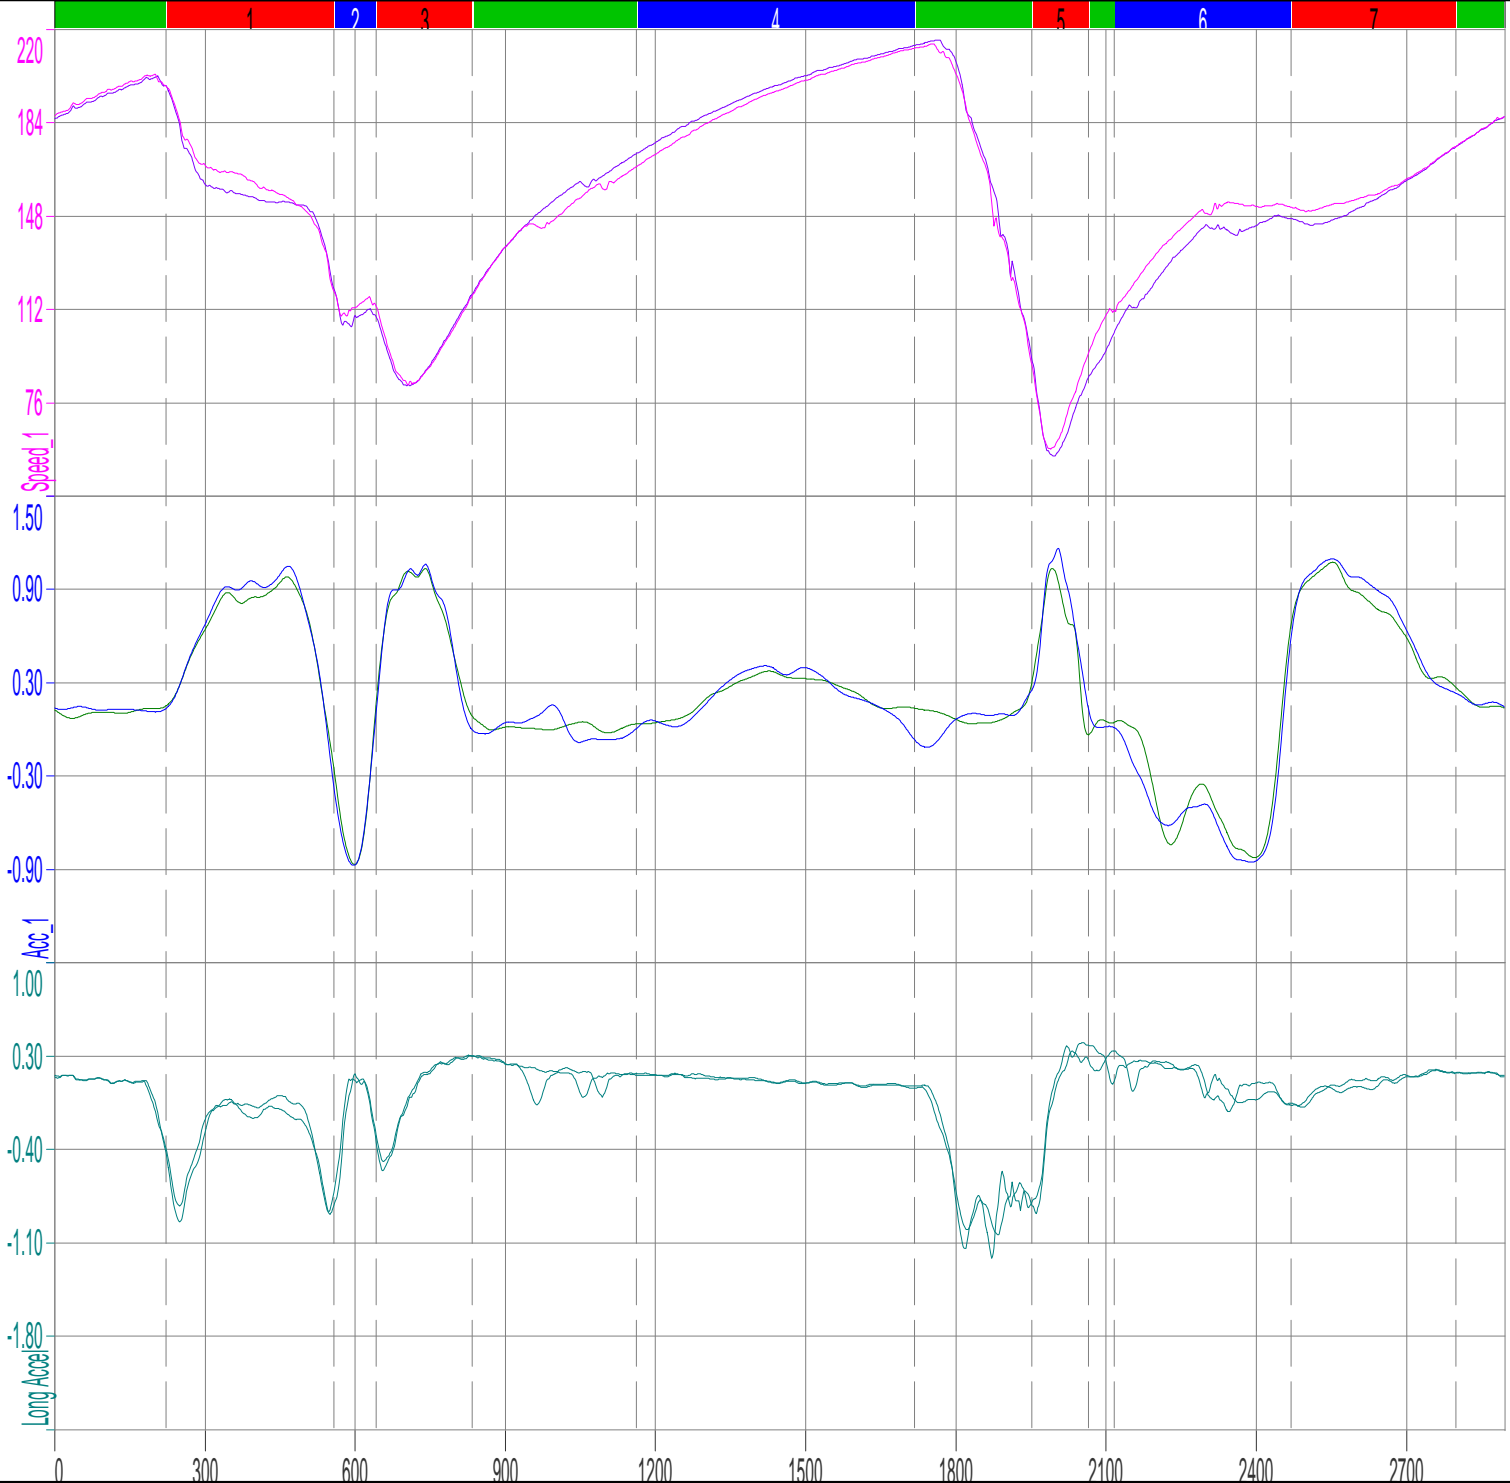

Race Studio Analysis - Racing Data Acquisition System

Name: saturday_14 session3
Date: 14-05-05 14:05:24
Track: Pukekohe
Vehicle: Porsche944TurboS
Driver: George
Note: Best Lap 1'11.072"

Data: saturday_14 session3 - run 2 - lap 9 - 01.12.198 - Speed_1 (40, 220) km/h
saturday_14 session3 - run 2 - lap 10 - 01.11.072 - Speed_1 (40, 220) km/h
saturday_14 session3 - run 2 - lap 9 - 01.12.198 - Acc_1 (-2, 2) g
saturday_14 session3 - run 2 - lap 10 - 01.11.072 - Acc_1 (-2, 2) g
saturday_14 session3 - run 2 - lap 9 - 01.12.198 - Long Accel (-3, 1) g
saturday_14 session3 - run 2 - lap 10 - 01.11.072 - Long Accel (-3, 1) g

George Randle

Porsche 944 Turbo S