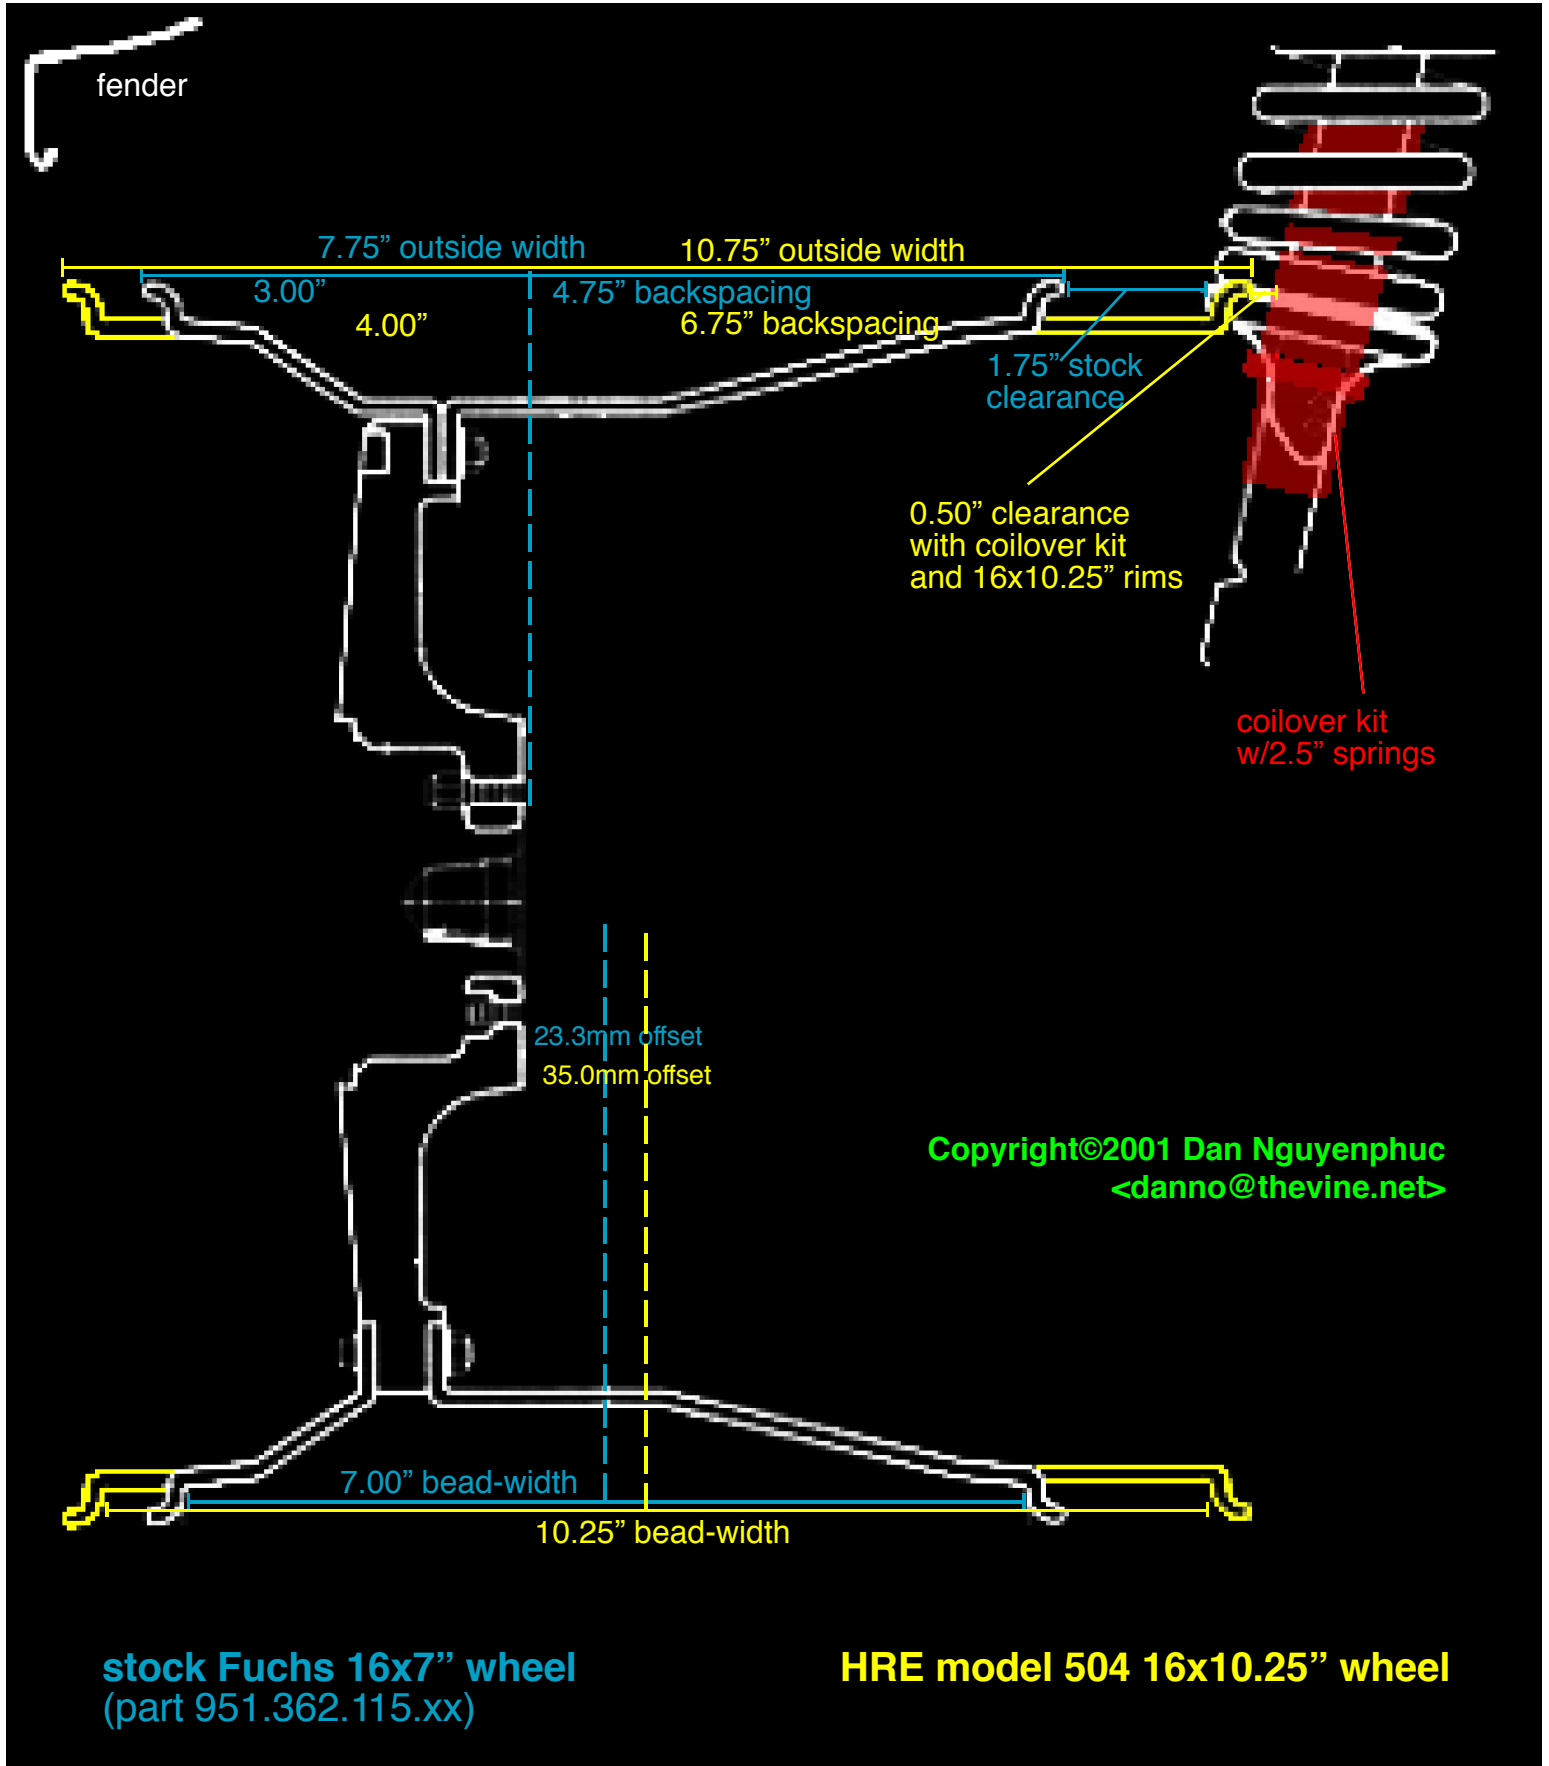

PORSCHE 944 front wheel clearances

1986 951, 1982-1986 944NA

PORSCHE 944 front wheel clearances

1986 951, 1982-1986 944NA