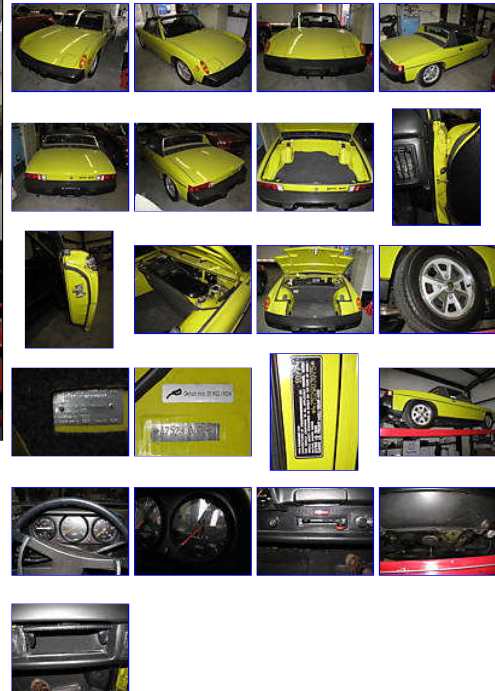

01858

Got a car to sell? [List it on eBay Motors](#) with no Insertion Fees.

Shipping, payment details, and return policy

Pickup & Shipping
Buyer is responsible for vehicle pickup or shipping. Vehicle shipping quote is available.
Seller's payment instructions
All payments must be received via Certified Funds. Deposit is required within 48 hours of the end of sale.
Payment methods accepted
• Cashier's Check (certified from US or Canadian bank) or money order   • Cash (in person)
Full payment
Required within 7 days of auction close.

Marketplace Safety

eBay Motors - Safe Buy Vehicles

1. **1 NEVER** pay for a vehicle transfer, such as Western Moneygram
2. **2 ALWAYS** use My Message an email asking for account from eBay.
3. **3 GET** a Vehicle History Report purchasing a used car (1

Be Safe - Get all the tips!

eBay recommended services

- [History Report](#) - get a vehicle history report and protect yourself from hidden problems
- [Shipping](#) - get free shipping quotes and information on options to pick up this vehicle
- [Financing](#) - learn about lending choices
- [Buyer Checklist](#) - review steps to take to make a safe, successful purchase