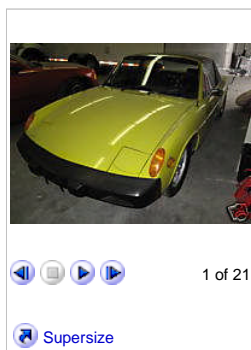

Live Help

1975 Porsche 914 | Research 1975 Porsche

Porsche : 914

Item 1

Bidding has ended for this item

Sell an item like this or buy a similar item below.

Winning bid: **US \$15,100.00**
[Get low monthly payments](#)